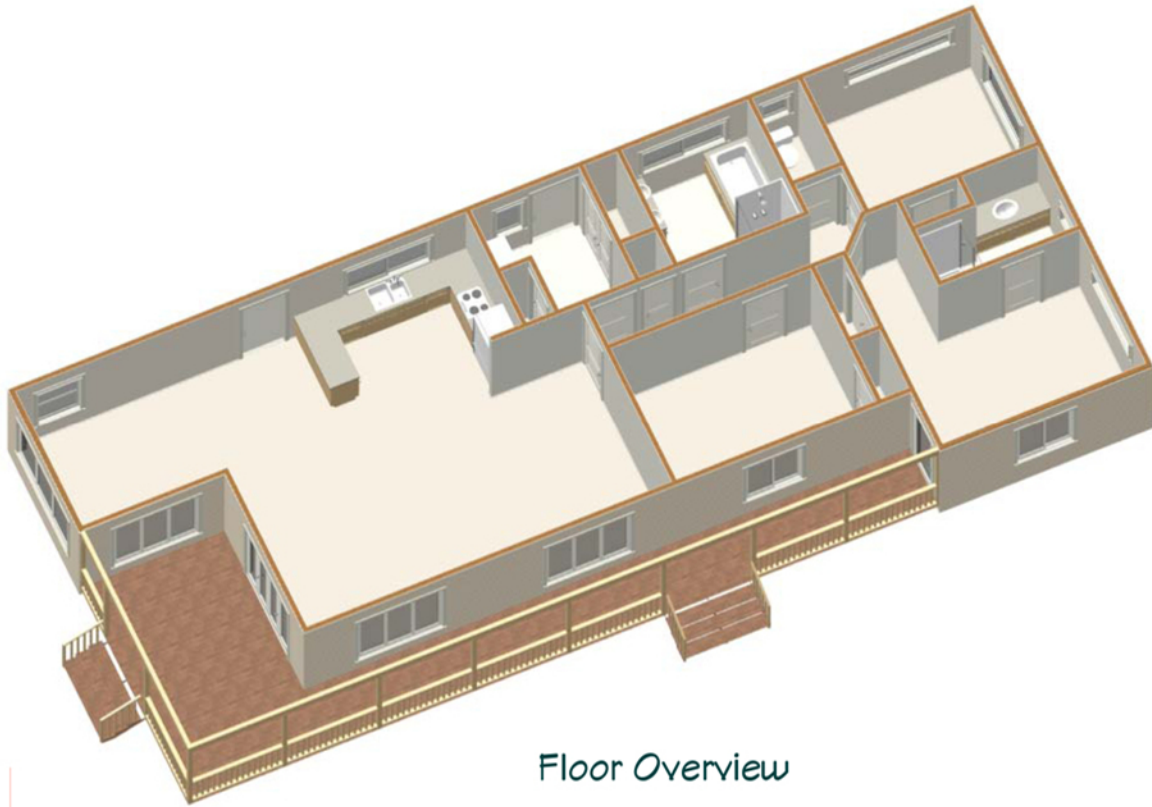

Floor plan

Perspective

BT 180

Area:	177m ²
Page:	1 Of 3
Date:	

Elevation 1

Elevation 2

Elevation 4

Elevation 3

Floor Overview