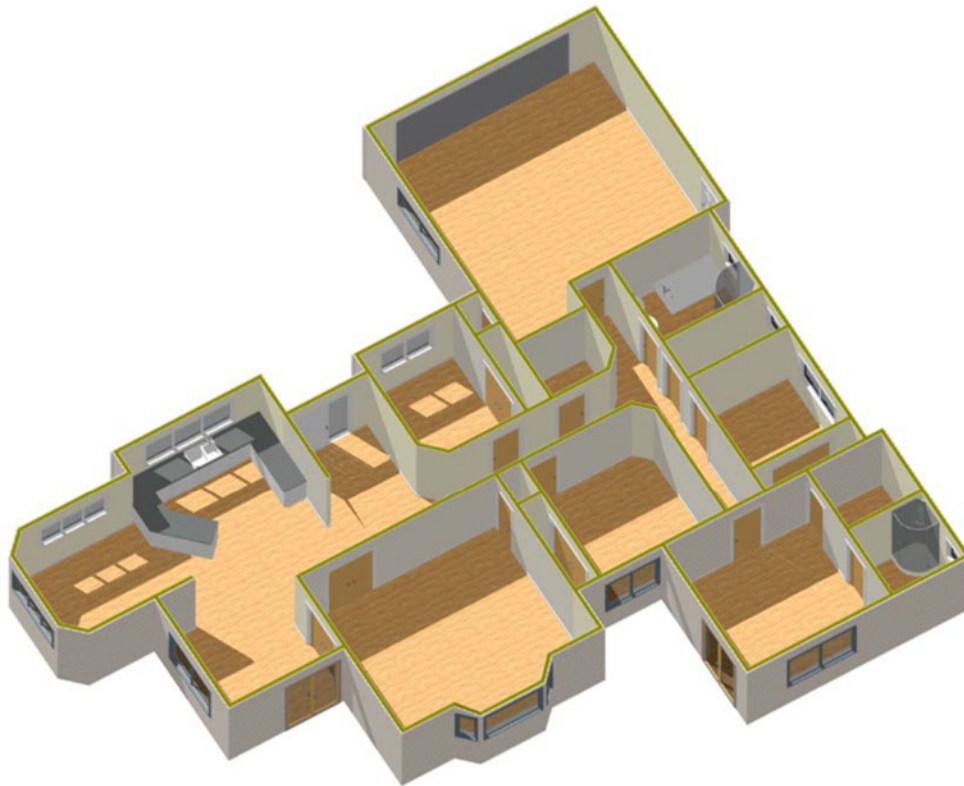

Floor Plan

Perspective

BL 210G

Area:	210m ²
Page:	1 Of 3
Date:	

Elevation 1

Elevation 2

Elevation 4

Elevation 3

Floor Overview